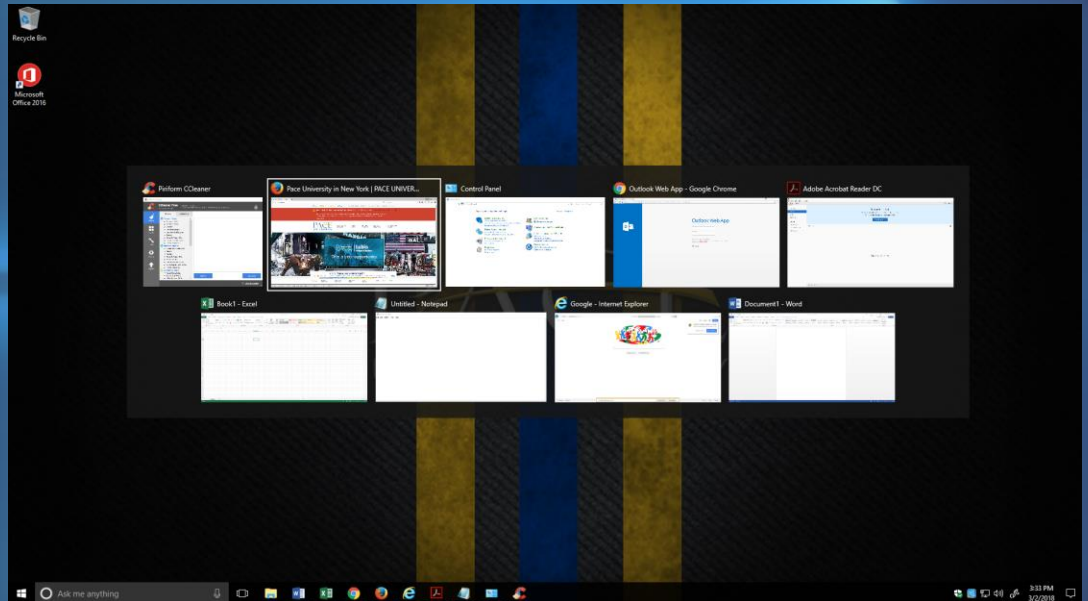

## Task Switcher

- ALT + TAB
- Quickly move between apps
- Less minimizing and maximizing windows