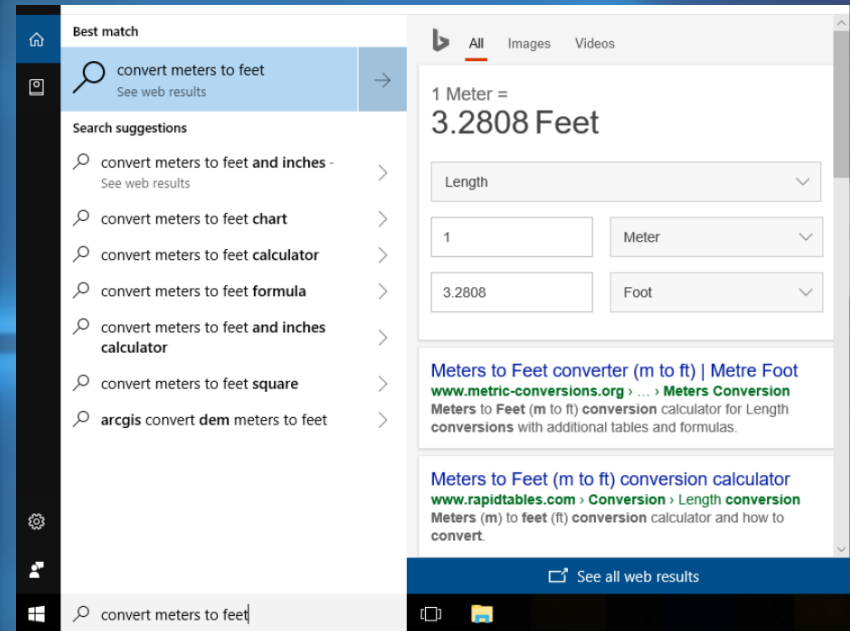

Pace is moving to Windows 10!

Cortana Assistant

- Get answers quickly
- In-depth search detail