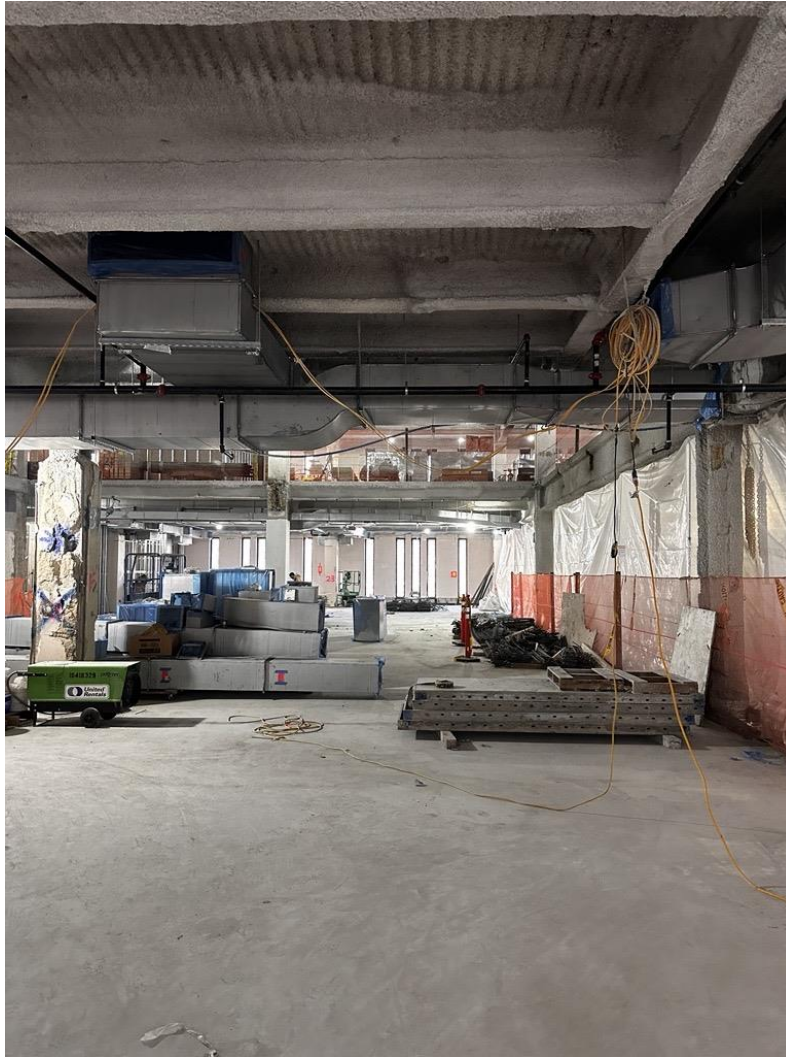

# 1 Pace Plaza East Renovation - Progress Photos

New structural work is ongoing in the Large Venue.

# 1 Pace Plaza East Renovation - Progress Photos

Installation of engineering trades, masonry, and window film is ongoing in the podium.

# 1 Pace Plaza East Renovation - Progress Photos

Installation of mechanical risers is ongoing throughout the Podium.

# 1 Pace Plaza East Renovation - Progress Photos

Interior carpentry work is ongoing in Maria's Tower

Electrical rough-in work is ongoing throughout.