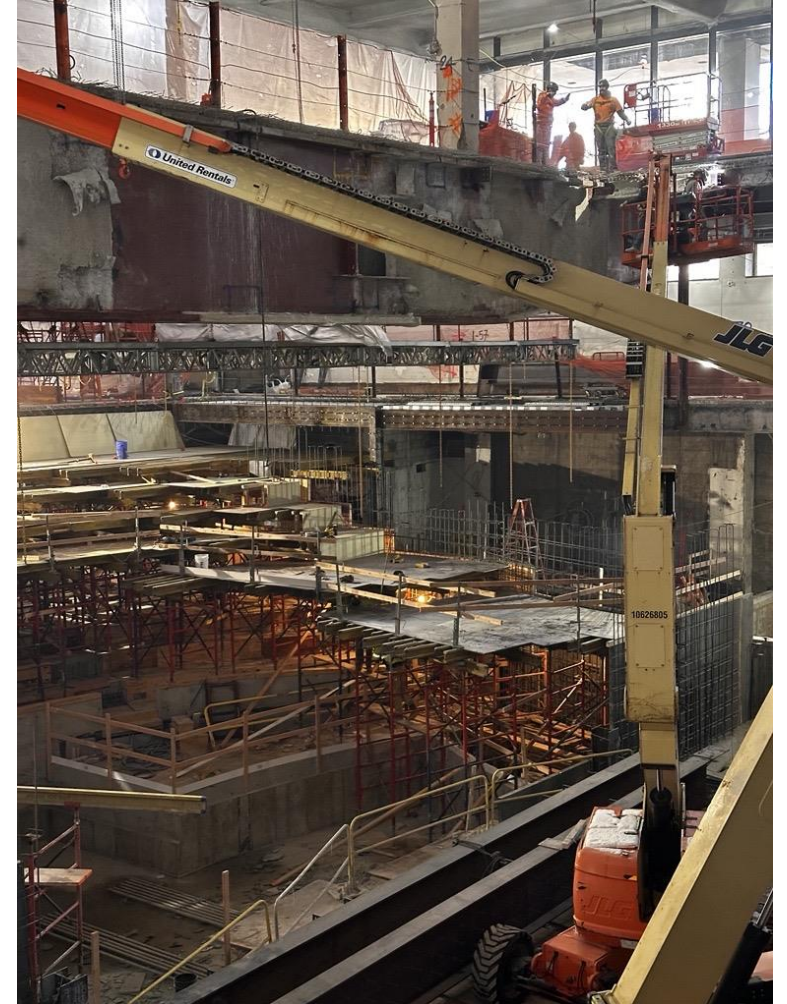

# 1 Pace Plaza East Renovation - Progress Photos

New structural work is ongoing in the Large Venue.

# 1 Pace Plaza East Renovation - Progress Photos

Installation of engineering trades, masonry, and window film is ongoing in the podium.

# 1 Pace Plaza East Renovation - Progress Photos

Installation of mechanical risers is ongoing throughout the Podium.

# 1 Pace Plaza East Renovation - Progress Photos

Interior carpentry work is ongoing in Maria's Tower

Electrical rough-in work is ongoing throughout.