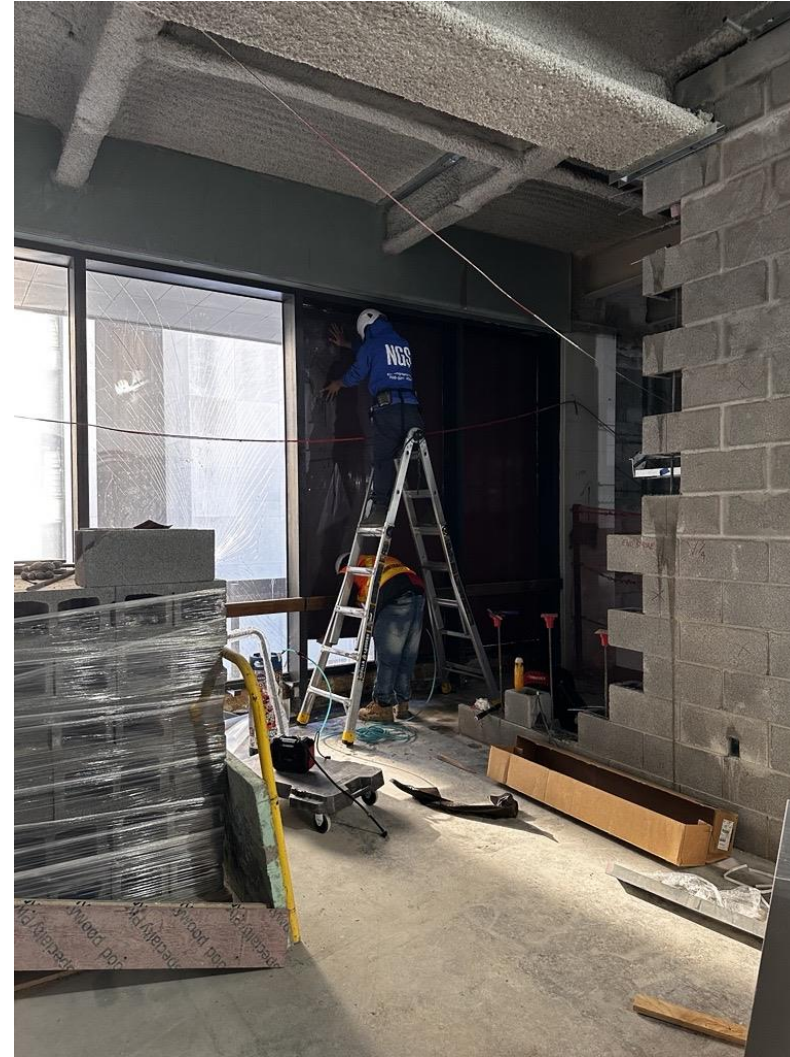

# 1 Pace Plaza East Renovation - Progress Photos

New structural work is ongoing in the Large Venue.

# 1 Pace Plaza East Renovation - Progress Photos

Installation of engineering trades, masonry, and window film is ongoing in the podium.

# 1 Pace Plaza East Renovation - Progress Photos

Installation of mechanical risers is ongoing throughout the Podium.

# 1 Pace Plaza East Renovation - Progress Photos

Interior carpentry work is ongoing in Maria's Tower

Electrical rough-in work is ongoing throughout.